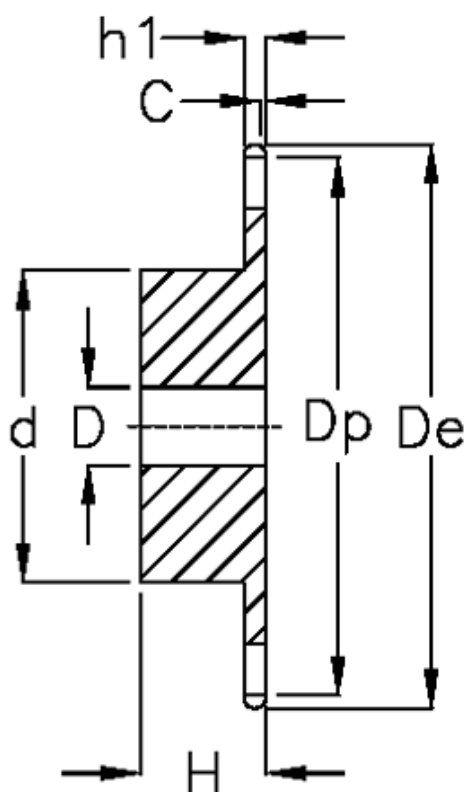

Article number: 616081008025

Description: Sprocket 16 B-1 Z=25 simplex  
predrilled, Rustfast

## Measures

C = 2.5  
d = 110  
D = 20±0,5  
De = 213.5  
Dp = 202.66

For chain size = 1" x 17,02 mm

For chain type = 16 B-1

H = 50

h1 = 16.2

Number of teeth = 25